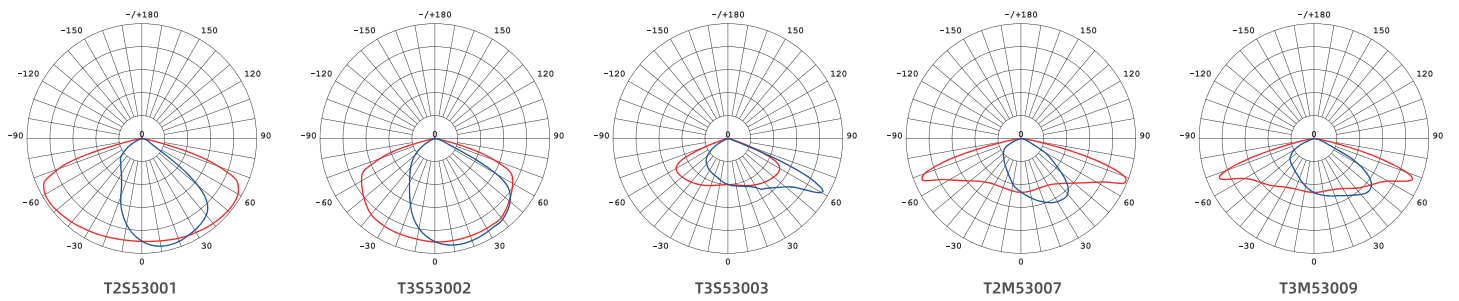

"4" in "1"

80mm fitter

Product Datasheet

Light Distributions

Order reference

3030 Version

5050 Version