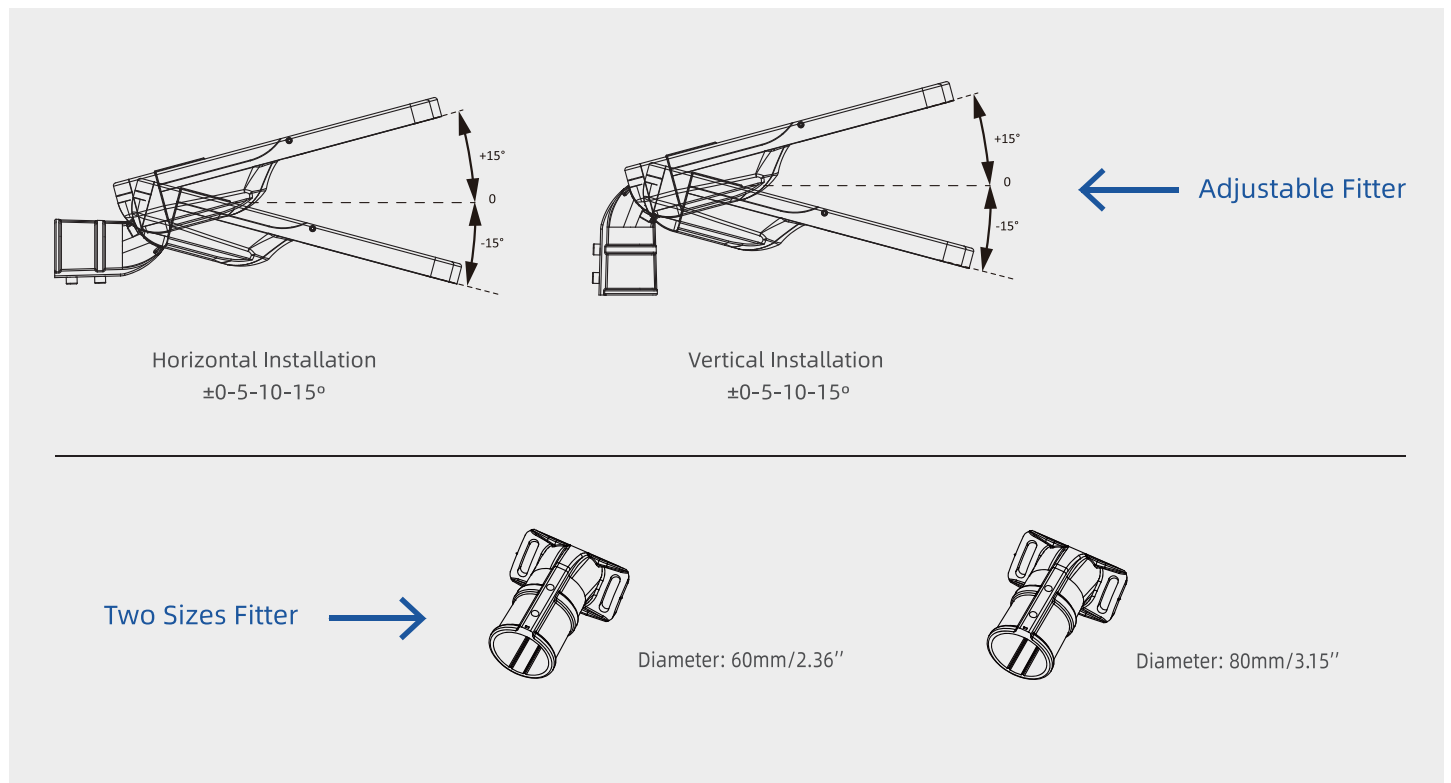

Product Datasheet

Structure Drawing:

Dimension:

Fixture Information

Version	L1 xW1 xH1	Weight
S	610 x190 x143mm	4.7kg
M	660 x240 x143mm	5.8kg
L	762 x290 x143mm	8.1kg

Package Information

Version	L2 xW2 xH2	Weight
S	545 x240 x175mm	5.2kg
M	600 x295 x175mm	6.4kg
L	705 x345 x175mm	8.8kg

Product Datasheet

Flexible Fitter

Optional accessories

Photocell

Shorting Cap

NEMA Socket
(3 / 5 / 7pin)

Motion Sensor

Smart Controller

Camera

Knife switch

ZHAGA Socket

"60-40mm"

Square to round

"T" Type

"L" Type

"2" in "1"

"4" in "1"

80mm fitter

Product Datasheet

Light Distributions

Order reference

3030 Version

5050 Version