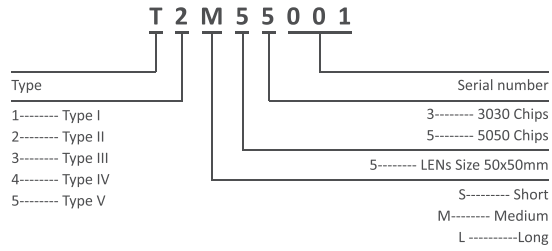

Product Datasheet

Structure Drawing:

Dimension:

Fixture Information

Version	L1 xW1 xH1	Weight
S	610 x190 x143mm	4.7kg
M	660 x240 x143mm	5.8kg
L	762 x290 x143mm	8.1kg

Package Information

Version	L2 xW2 xH2	Weight
S	545 x240 x175mm	5.2kg
M	600 x295 x175mm	6.4kg
L	705 x345 x175mm	8.8kg

"4" in "1"

80mm fitter

Product Datasheet

Light Distributions

Order reference

3030 Version

5050 Version