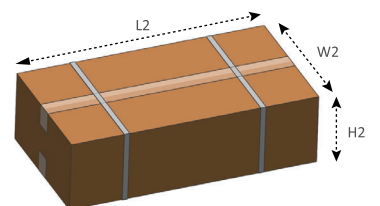

Product Datasheet

Structure Drawing:

Dimension:

Fixture Information

Version	L1 xW1 xH1	Weight
S	610 x190 x143mm	4.7kg
M	660 x240 x143mm	5.8kg
L	762 x290 x143mm	8.1kg

Package Information

Version	L2 xW2 xH2	Weight
S	545 x240 x175mm	5.2kg
M	600 x295 x175mm	6.4kg
L	705 x345 x175mm	8.8kg