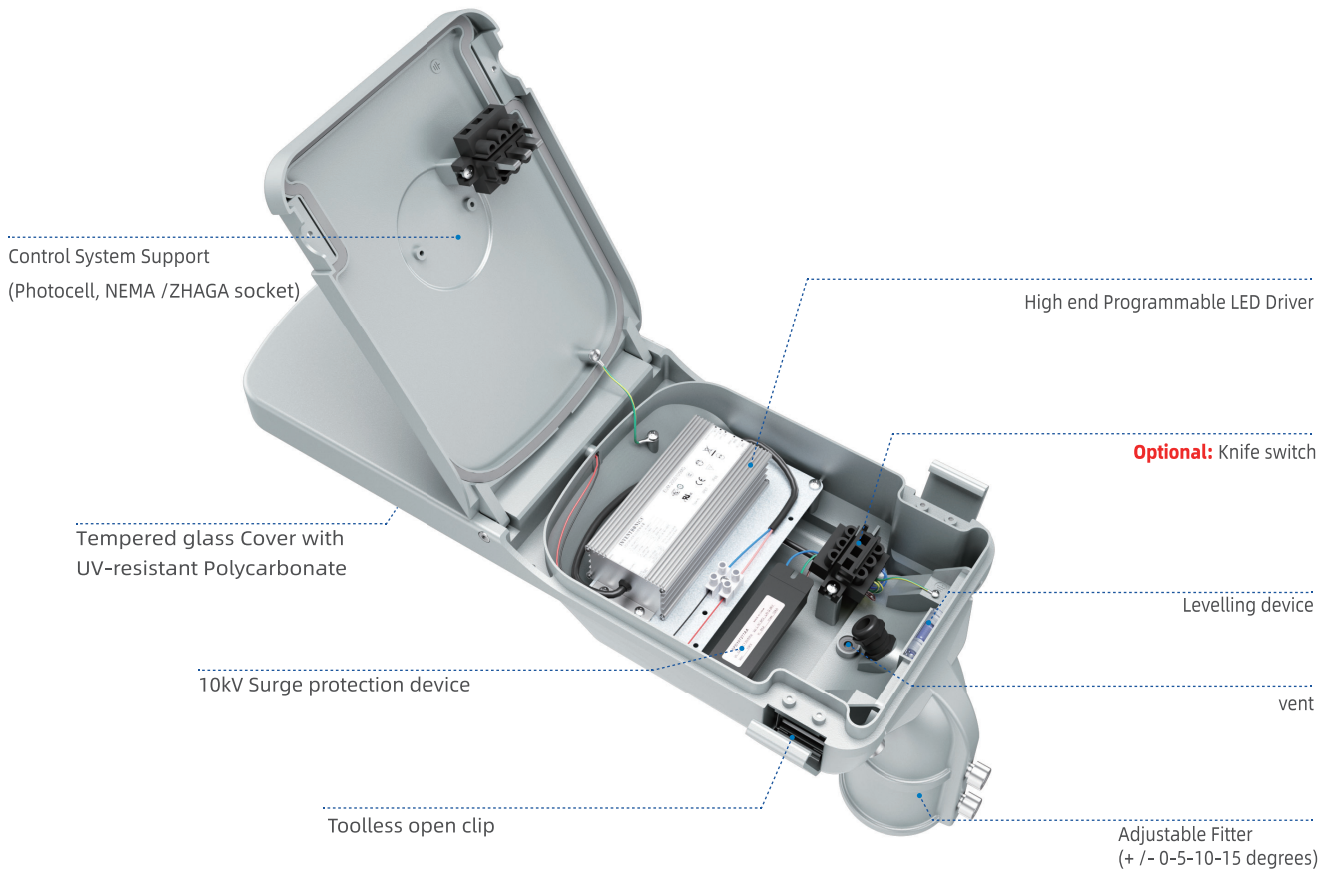

Product Datasheet

Structure Drawing: