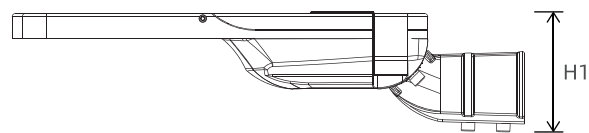

Product Datasheet

Structure Drawing:

Dimension:

Fixture Information

Version	L1 xW1 xH1	Weight
S	610 x190 x143mm	4.7kg
M	660 x240 x143mm	5.8kg
L	762 x290 x143mm	8.1kg

Package Information

Version	L2 xW2 xH2	Weight
S	545 x240 x175mm	5.2kg
M	600 x295 x175mm	6.4kg
L	705 x345 x175mm	8.8kg