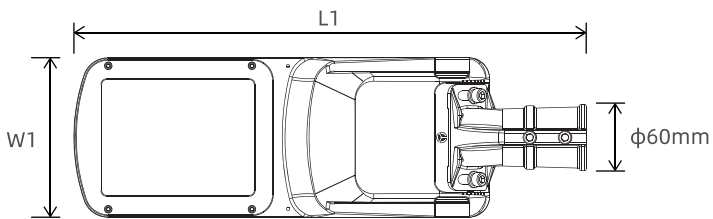

General Data

Material	High pressure die-cast aluminum, Tempered glass, UV-resistant polycarbonate
Housing Color	Gray (Default) / Other Colors on request
Working Environment	-40°C ~ +50°C, 10% ~ 90%RH
Lifespan L70 at 25 °C	>100, 000 h
Mounting Type	Side entry or Vertical pole mounted
Dimmable	1-10V Dimming (Default) / Timer Dimming / DALI Dimming
Protection Class	Class I (Default) / Class II
Standards	CE, RoHS, ENEC, ENEC+ , CB, LM79, LM80, TM-21, IEC62471, IEC60068-2-6, IEC61643-11, DarkSky, Zhaga-D4i
Available on request	NEMA socket (3/5/7pins), ZHAGA socket, Short cap, Photocell, Motion sensor, Knife switch, NTC, OLC, Solar Compatible, Smart Controller

Product Datasheet

Structure Drawing:

Dimension:

Fixture Information

Version	L1 xW1 xH1	Weight
S	610 x190 x143mm	4.7kg
M	660 x240 x143mm	5.8kg
L	762 x290 x143mm	8.1kg

Package Information

Version	L2 xW2 xH2	Weight
S	545 x240 x175mm	5.2kg
M	600 x295 x175mm	6.4kg
L	705 x345 x175mm	8.8kg

"4" in "1"

80mm fitter

Product Datasheet

Light Distributions

Order reference

3030 Version

5050 Version